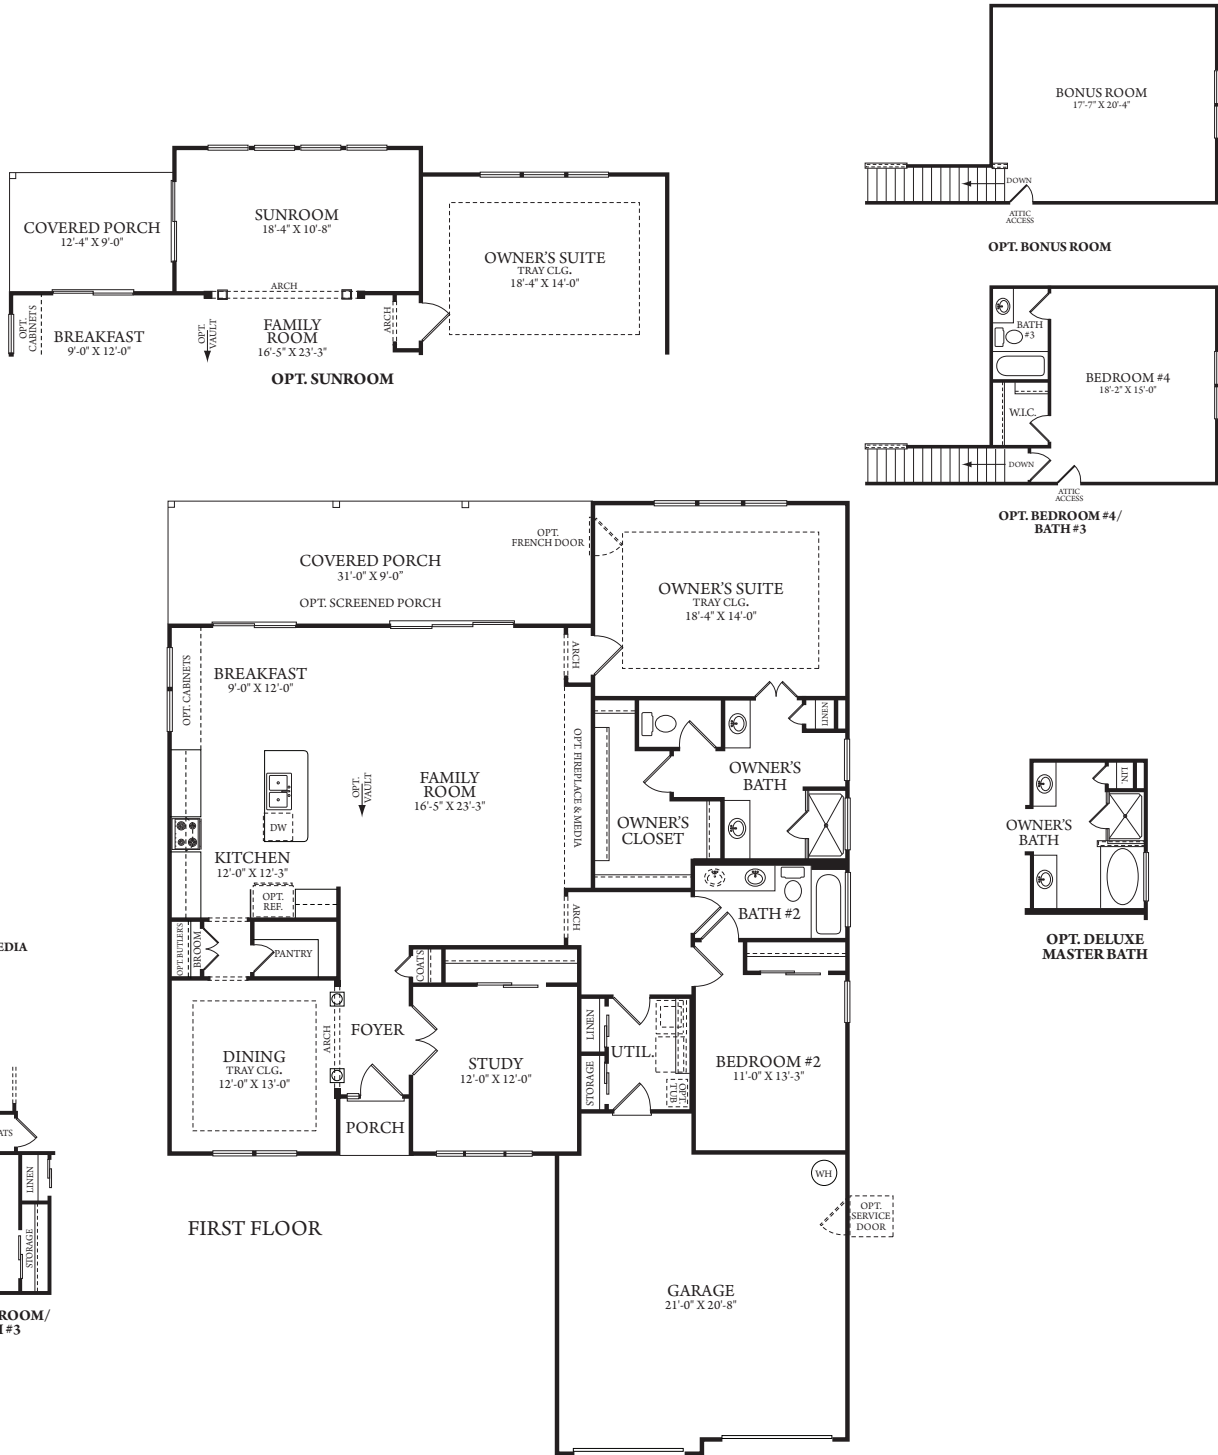

Chechesse

Approx. 2076 sq. ft.

COLLETON COLLECTION

Chechesse

COLLETON COLLECTION

Due to building code changes, some exterior features may change. Elevations shown are artists' conceptions. Floor plans may vary per elevation. Room sizes are approximate. Please see your Real Estate Executive for details. © 2012 Citizens Homes