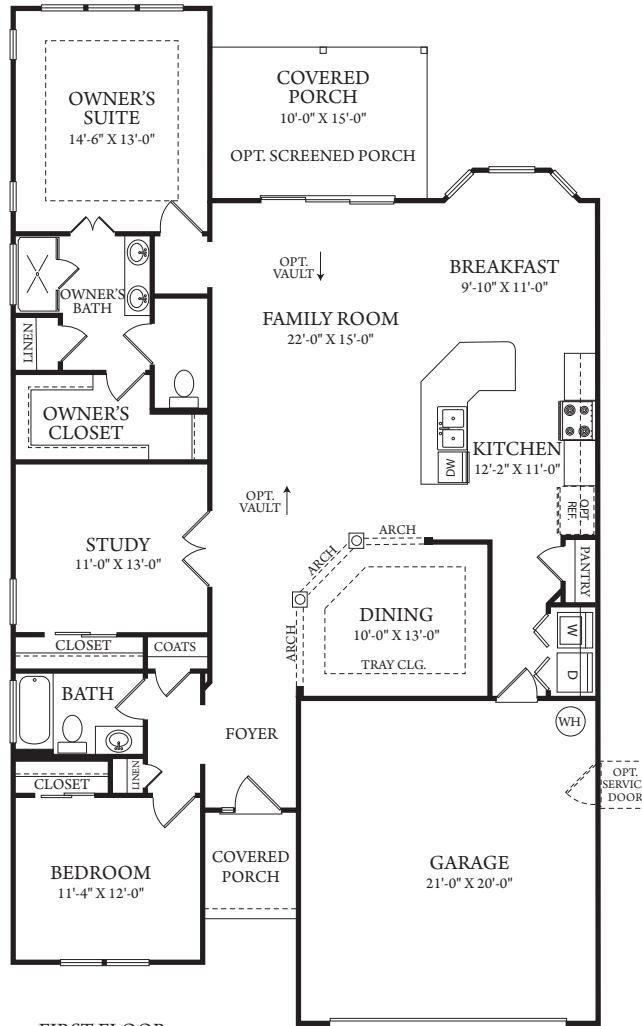

# Sumter

Approx. 1784 sq. ft.

## JASPER COLLECTION

# Sumter

## JASPER COLLECTION

OPT. STAIRS TO BONUS ROOM

OPT. SUNROOM

FIRST FLOOR