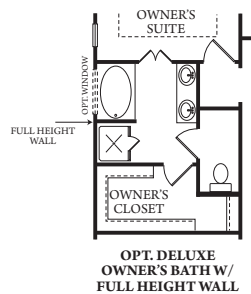

# Sumter

Approx. 1784 sq. ft.

## JASPER COLLECTION

OPT. STAIRS TO BONUS ROOM

OPT. SUNROOM

FIRST FLOOR