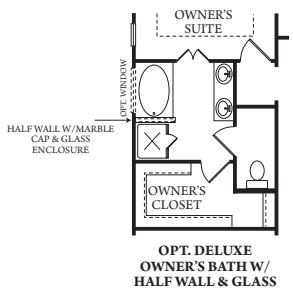

# Sumter

Approx. 1784 sq. ft.

## JASPER COLLECTION

OPT. STAIRS TO BONUS ROOM

OPT. SUNROOM

FIRST FLOOR