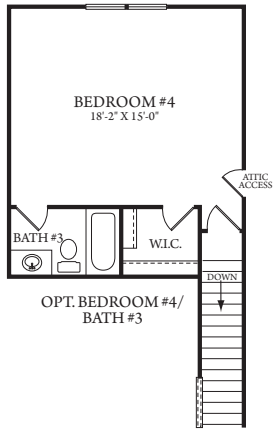

# *Chechesse*

S

Approx. 2076 sq. ft.

## LAKESIDE COLLECTION

A

B

C

## LAKESIDE COLLECTION

OPT. STAIRS TO BONUS ROOM/  
BEDROOM #4/BATH #3