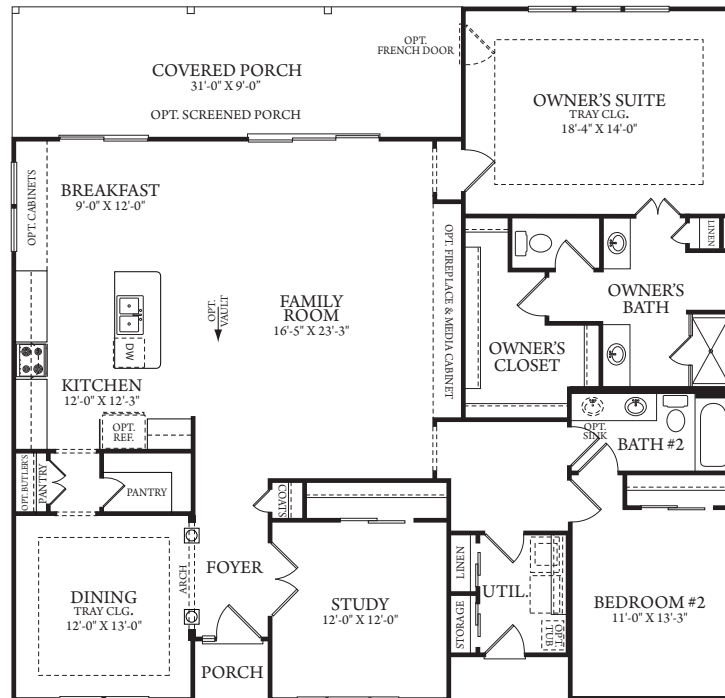

# *Chechesse*

S

Approx. 2076 sq. ft.

## LAKESIDE COLLECTION

A

B

C

# Chechesse

## LAKESIDE COLLECTION

OPT. STAIRS TO BONUS ROOM/  
BEDROOM #4/BATH #3