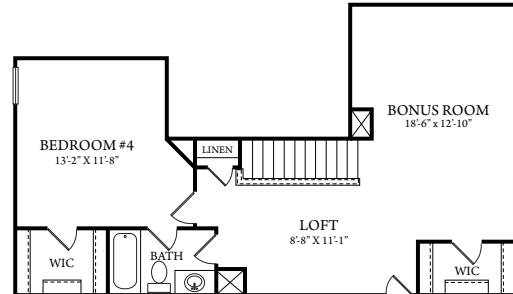

*Okatie*

A

Approx. 1920 sq. ft.

LAKESIDE COLLECTION

C

S

## LAKESIDE COLLECTION

OPT. SUNROOM

OPT. BONUS ROOM/ LOFT/ BEDROOM 4

OPT. FIREPLACE

OPT. BEDROOM 3

FIRST FLOOR

OPT. BEDROOM 4/ LOFT

OPT. DELUXE OWNER'S BATH

STAIRS TO OPT. BEDROOM 4/  
LOFT/ BONUS ROOM