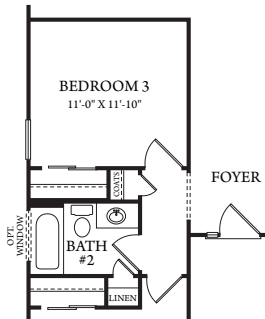

*Okatie*

A

Approx. 1920 sq. ft.

LAKESIDE COLLECTION

C

S

## LAKESIDE COLLECTION

OPT. SUNROOM

OPT. BONUS ROOM/ LOFT/ BEDROOM 4

OPT. FIREPLACE

OPT. BEDROOM 3

FIRST FLOOR

OPT. BEDROOM 4/ LOFT

OPT. DELUXE OWNER'S BATH

STAIRS TO OPT. BEDROOM 4/  
LOFT/ BONUS ROOM