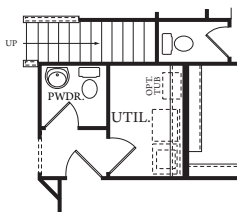

*Okatie*

A

Approx. 1920 sq. ft.

LAKESIDE COLLECTION

C

S

## LAKESIDE COLLECTION

OPT. SUNROOM

OPT. BONUS ROOM/ LOFT/ BEDROOM 4

OPT. FIREPLACE

OPT. BEDROOM 3

FIRST FLOOR

OPT. BEDROOM 4/ LOFT

OPT. DELUXE OWNER'S BATH

STAIRS TO OPT. BEDROOM 4/  
LOFT/ BONUS ROOM