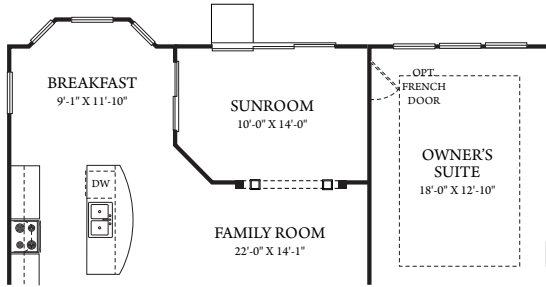

*Okatie*

A

Approx. 1920 sq. ft.

LAKESIDE COLLECTION

C

S

## LAKESIDE COLLECTION

OPT. SUNROOM

OPT. BONUS ROOM/ LOFT/ BEDROOM 4

OPT. FIREPLACE

OPT. BEDROOM 3

FIRST FLOOR

OPT. BEDROOM 4/ LOFT

OPT. DELUXE OWNER'S BATH

STAIRS TO OPT. BEDROOM 4/  
LOFT/ BONUS ROOM