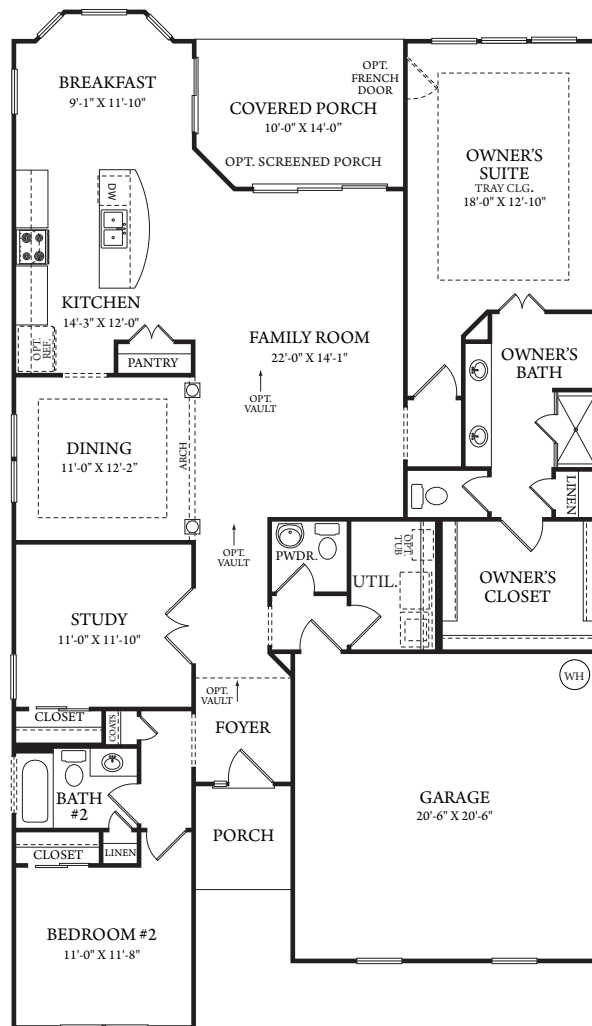

*Okatie*

A

Approx. 1920 sq. ft.

LAKESIDE COLLECTION

C

S

## LAKESIDE COLLECTION

OPT. SUNROOM

OPT. BONUS ROOM/ LOFT/ BEDROOM 4

OPT. FIREPLACE

OPT. BEDROOM 3

FIRST FLOOR

OPT. BEDROOM 4/ LOFT

OPT. DELUXE OWNER'S BATH

STAIRS TO OPT. BEDROOM 4/  
LOFT/ BONUS ROOM