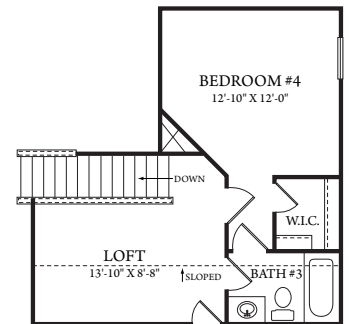

*Okatie*

A

Approx. 1920 sq. ft.

LAKESIDE COLLECTION

C

S

## LAKESIDE COLLECTION

OPT. SUNROOM

OPT. BONUS ROOM/ LOFT/ BEDROOM 4

OPT. FIREPLACE

OPT. BEDROOM 3

FIRST FLOOR

OPT. BEDROOM 4/ LOFT

OPT. DELUXE OWNER'S BATH

STAIRS TO OPT. BEDROOM 4/  
LOFT/ BONUS ROOM